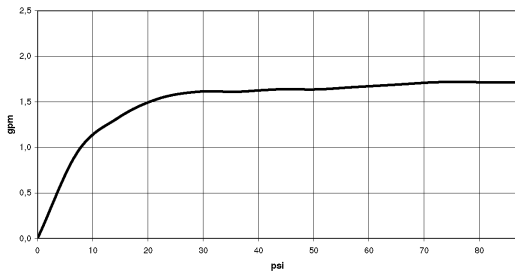

Shower - IMO

Rain shower wall-mounted - polished chrome

Article number: 28 679 670-00 0010

- 17-3/4" Projection
- Stream: Rain
- Descaling system
- Rain shower \varnothing 11-3/4"
- Flange 2-1/2" x 2-1/2"
- 1/2" connection
- Water flow rate limited to max. 1.8 gpm

polished chrome

Accessory is required for this item.

Dimensional drawing

All dimensions in mm / inch = mm x 0,0394

Shower - IMO
Rain shower wall-mounted - polished chrome
Article number: 28 679 670-00 0010

Flow rate chart

Shower - IMO
Rain shower wall-mounted - polished chrome
Article number: 28 679 670-00 0010

Other surface finishes

platinum matte
28 679 670-06 0010

More custom finish options are available via special production (xTra Service). Please see our finish matrix for availability and pricing or contact a Dornbracht representative.