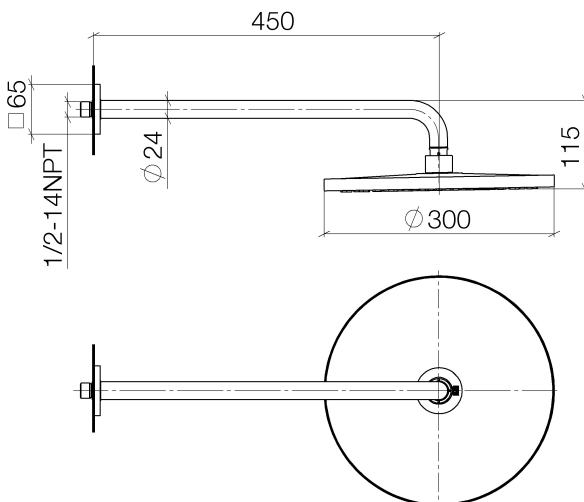

Shower - IMO

Rain shower wall-mounted - polished chrome

Article number: 28 679 670-00 0010

- 17-3/4" Projection
- Stream: Rain
- Descaling system
- Rain shower \varnothing 11-3/4"
- Flange 2-1/2" x 2-1/2"
- 1/2" connection
- Water flow rate limited to max. 1.8 gpm

polished chrome

Accessory is required for this item.

Dimensional drawing

All dimensions in mm / inch = mm x 0,0394

Shower - IMO
Rain shower wall-mounted - polished chrome
Article number: 28 679 670-00 0010

Flow rate chart

Shower - IMO
Rain shower wall-mounted - polished chrome
Article number: 28 679 670-00 0010

Other surface finishes

platinum matte
28 679 670-06 0010

More custom finish options are available via special production (xTra Service). Please see our finish matrix for availability and pricing or contact a Dornbracht representative.

Required article

35 085 970-90 0010
Concealed wall elbow -

Spare parts list

Number	Item Number	Designation	Number of units
--------	-------------	-------------	-----------------